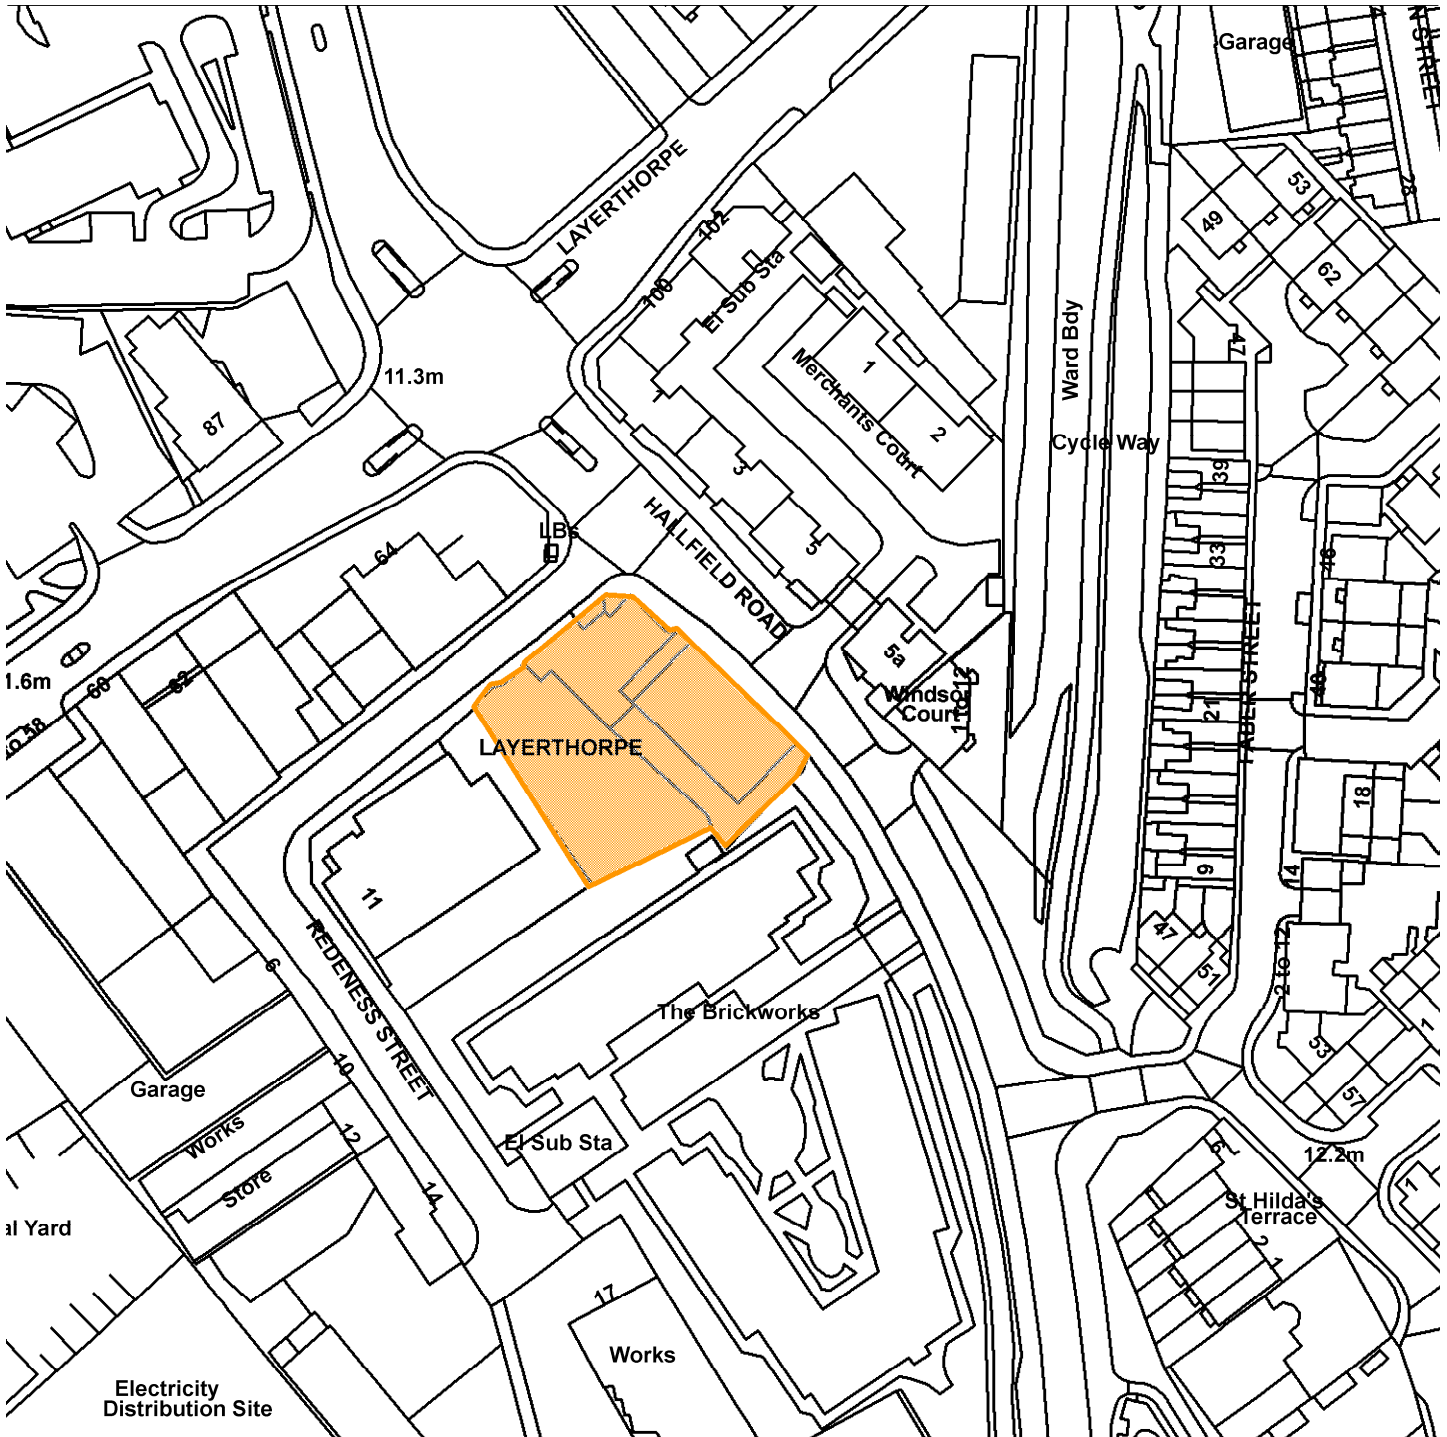

Quickslide Windows Direct, 1 Redeness Street

17/03027/FULM

GIS by ESRI (UK)

Scale : 1:1290

Reproduced from the Ordnance Survey map with the permission of the Controller of Her Majesty's Stationery Office © Crown Copyright 2000.

Unauthorised reproduction infringes Crown Copyright and may lead to prosecution or civil proceedings.

Produced using ESRI (UK)'s MapExplorer 2.0 - <http://www.esriuk.com>

| | |
|---------------------|--------------|
| Organisation | Not Set |
| Department | Not Set |
| Comments | Site Plan |
| Date | 30 July 2018 |
| SLA Number | Not Set |